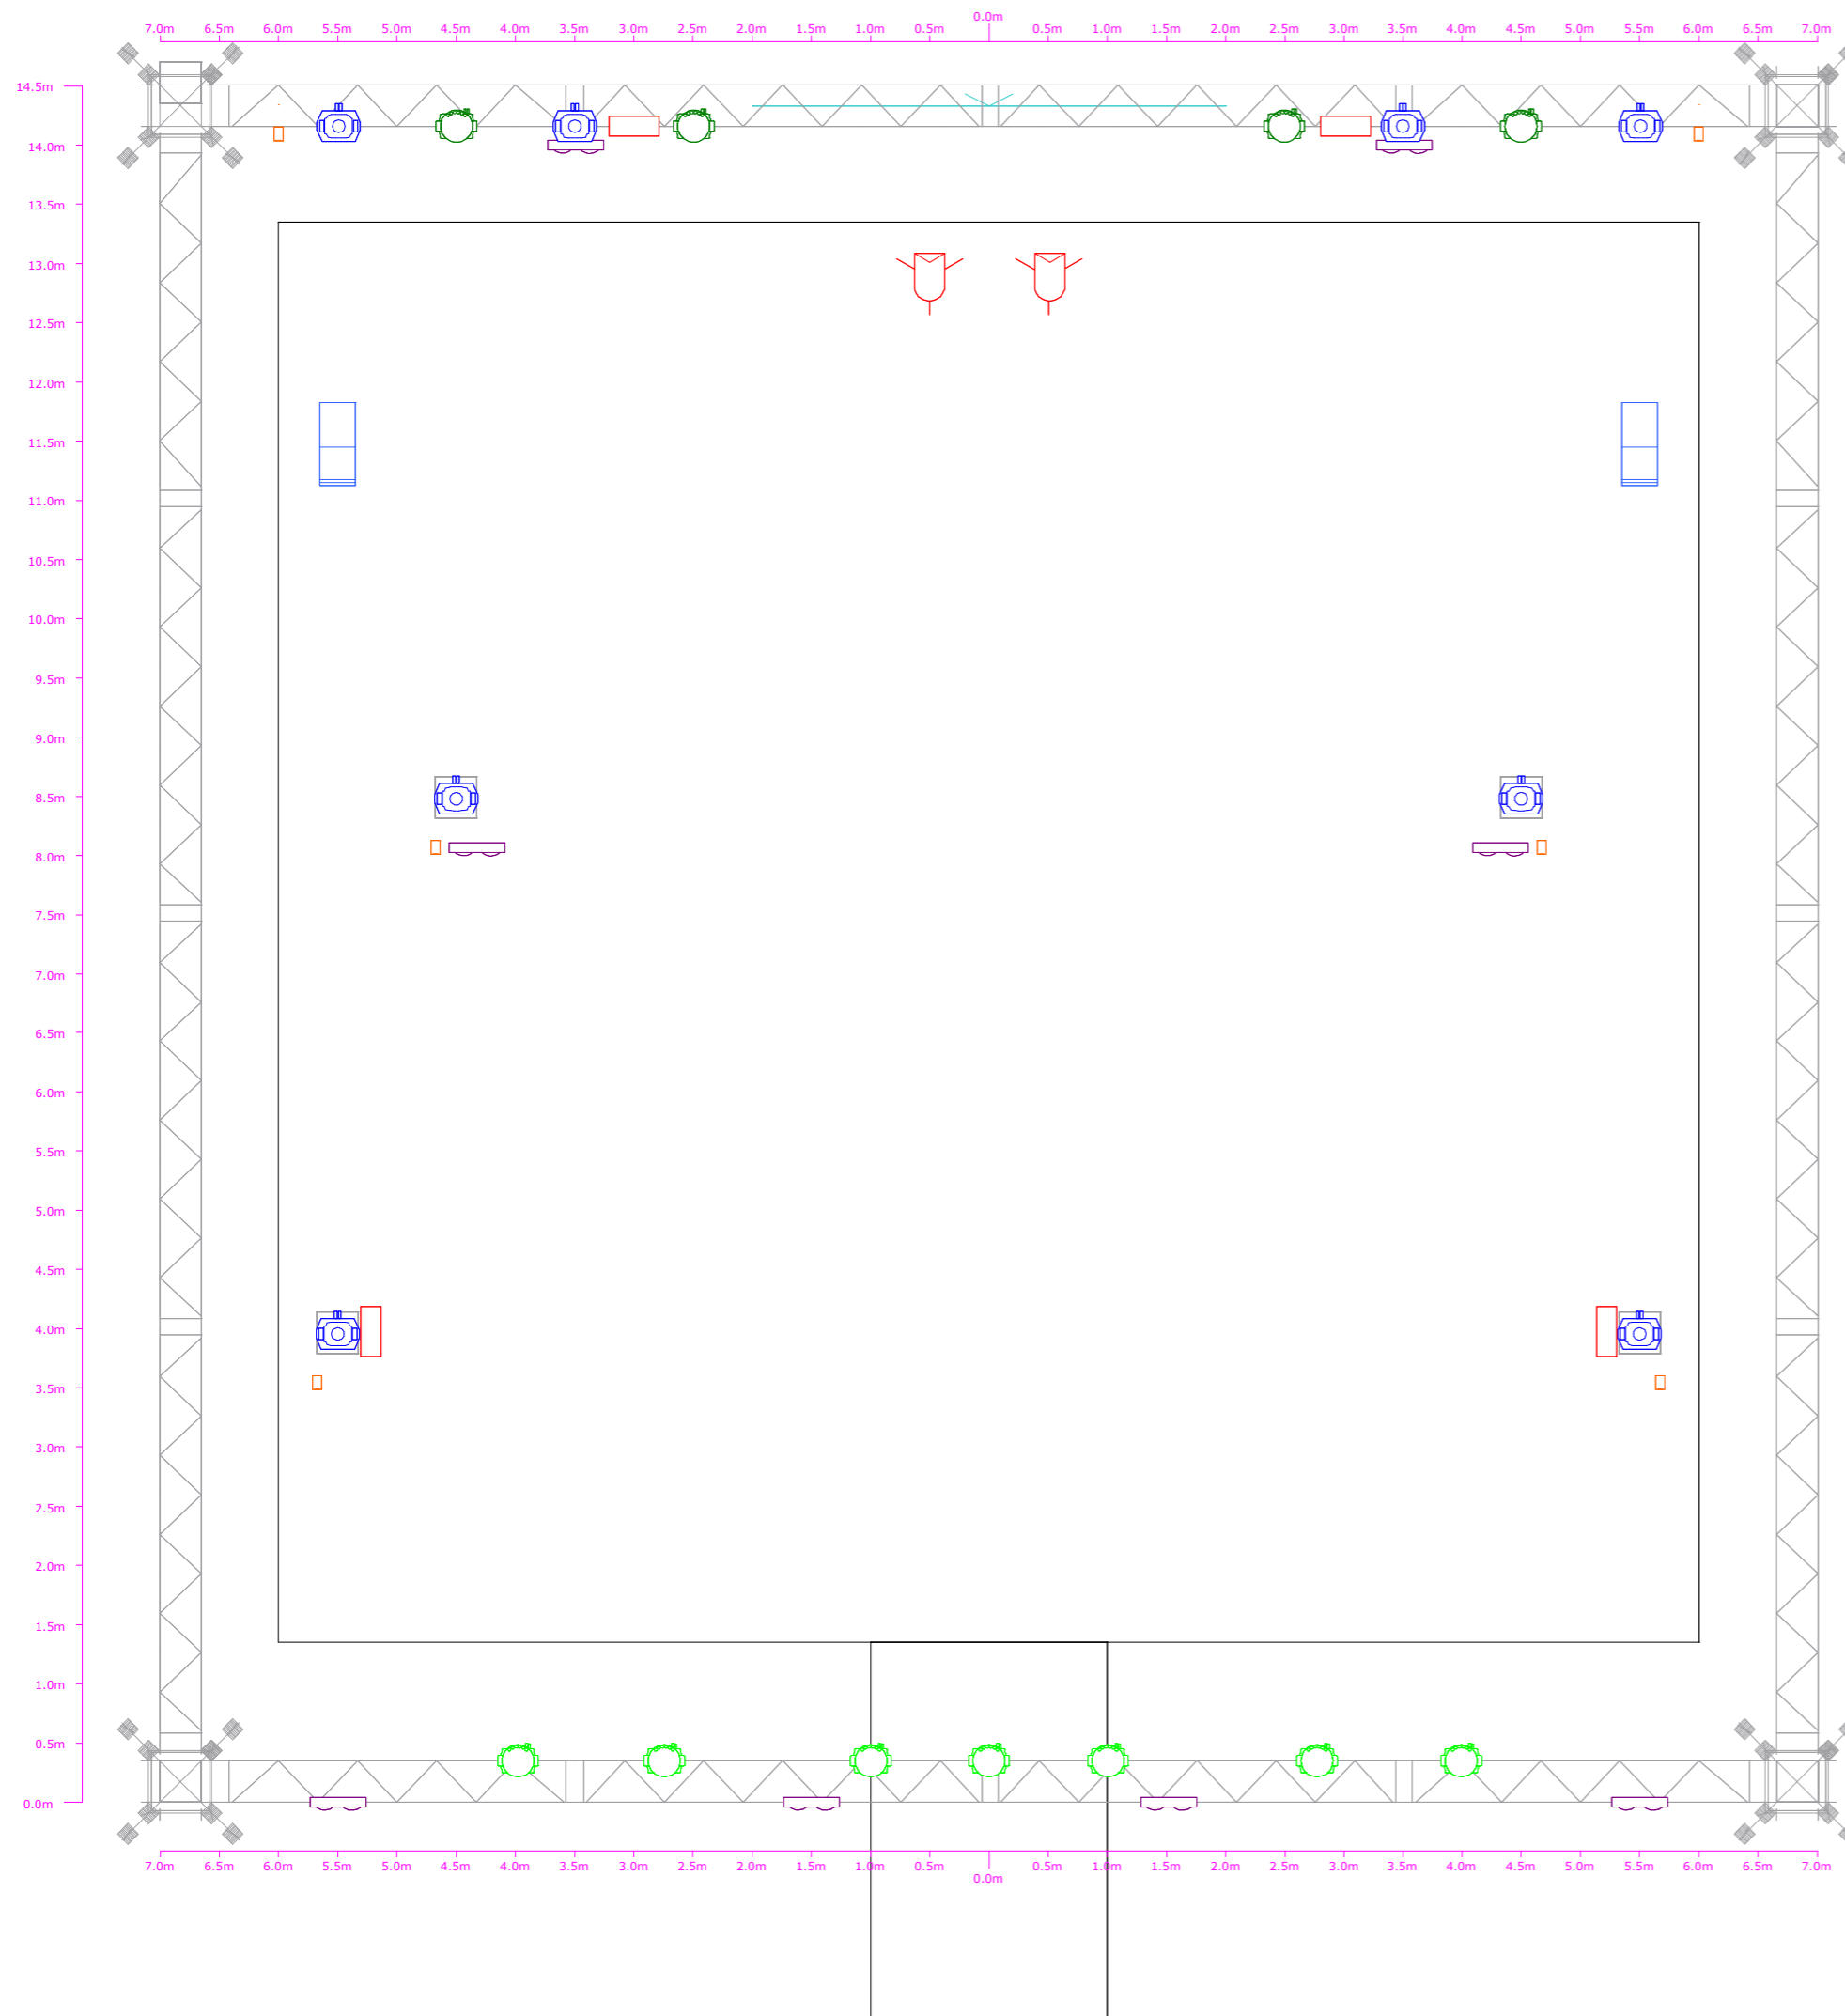

Follow Spot musi być ustawiony na podeście o minimalnej wysokości 1m.

Kamil Lenda

+48 880 065 239

kamil.lenda@gmail.com

VIDEO

Legend

Symbol	Name	Count	Fixture Options
	Robin Pointe	14	Mode: 1;
	Robin LEDWash 800 back	10	Mode: 1;
	Robin LED Wash 800 front	7	Mode: 3;
	Atomic 3000	6	Channels: 4; Lamp: High;
	Sunstrip Active Dmx	12	Channel Mode: 10
	LED PAR 64 RGB	2	Channels: RGB
	Blinders	8	

VIDEO 2020			
Lighting Designer	Kamil Lenda	Show date	
Phone	+ 48 880 065 239	E-mail	kamil.lenda@gmail.com

VIDEO

Legend

Symbol	Name	Count	Fixture Options
	Robin Pointe	14	Mode: 1;
	Robin LEDWash 800 back	10	Mode: 1;
	Robin LED Wash 800 front	7	Mode: 3;
	Atomic 3000	6	Channels: 4; Lamp: High;
	Sunstrip Active Dmx	12	Channel Mode: 10
	LED PAR 64 RGB	2	Channels: RGB
	Blinders	8	

VIDEO 2020

VIDEO 2020			
Lighting Designer	Kamil Lenda	Show date	
Phone	+ 48 880 065 239	E-mail	kamil.lenda@gmail.com

VIDEO

Legend

Symbol	Name	Count	Fixture Options
	Robin Pointe	14	Mode: 1;
	Robin LEDWash 800 back	10	Mode: 1;
	Robin LED Wash 800 front	7	Mode: 3;
	Atomic 3000	6	Channels: 4; Lamp: High;
	Sunstrip Active Dmx	12	Channel Mode: 10
	LED PAR 64 RGB	2	Channels: RGB
	Blinders	8	