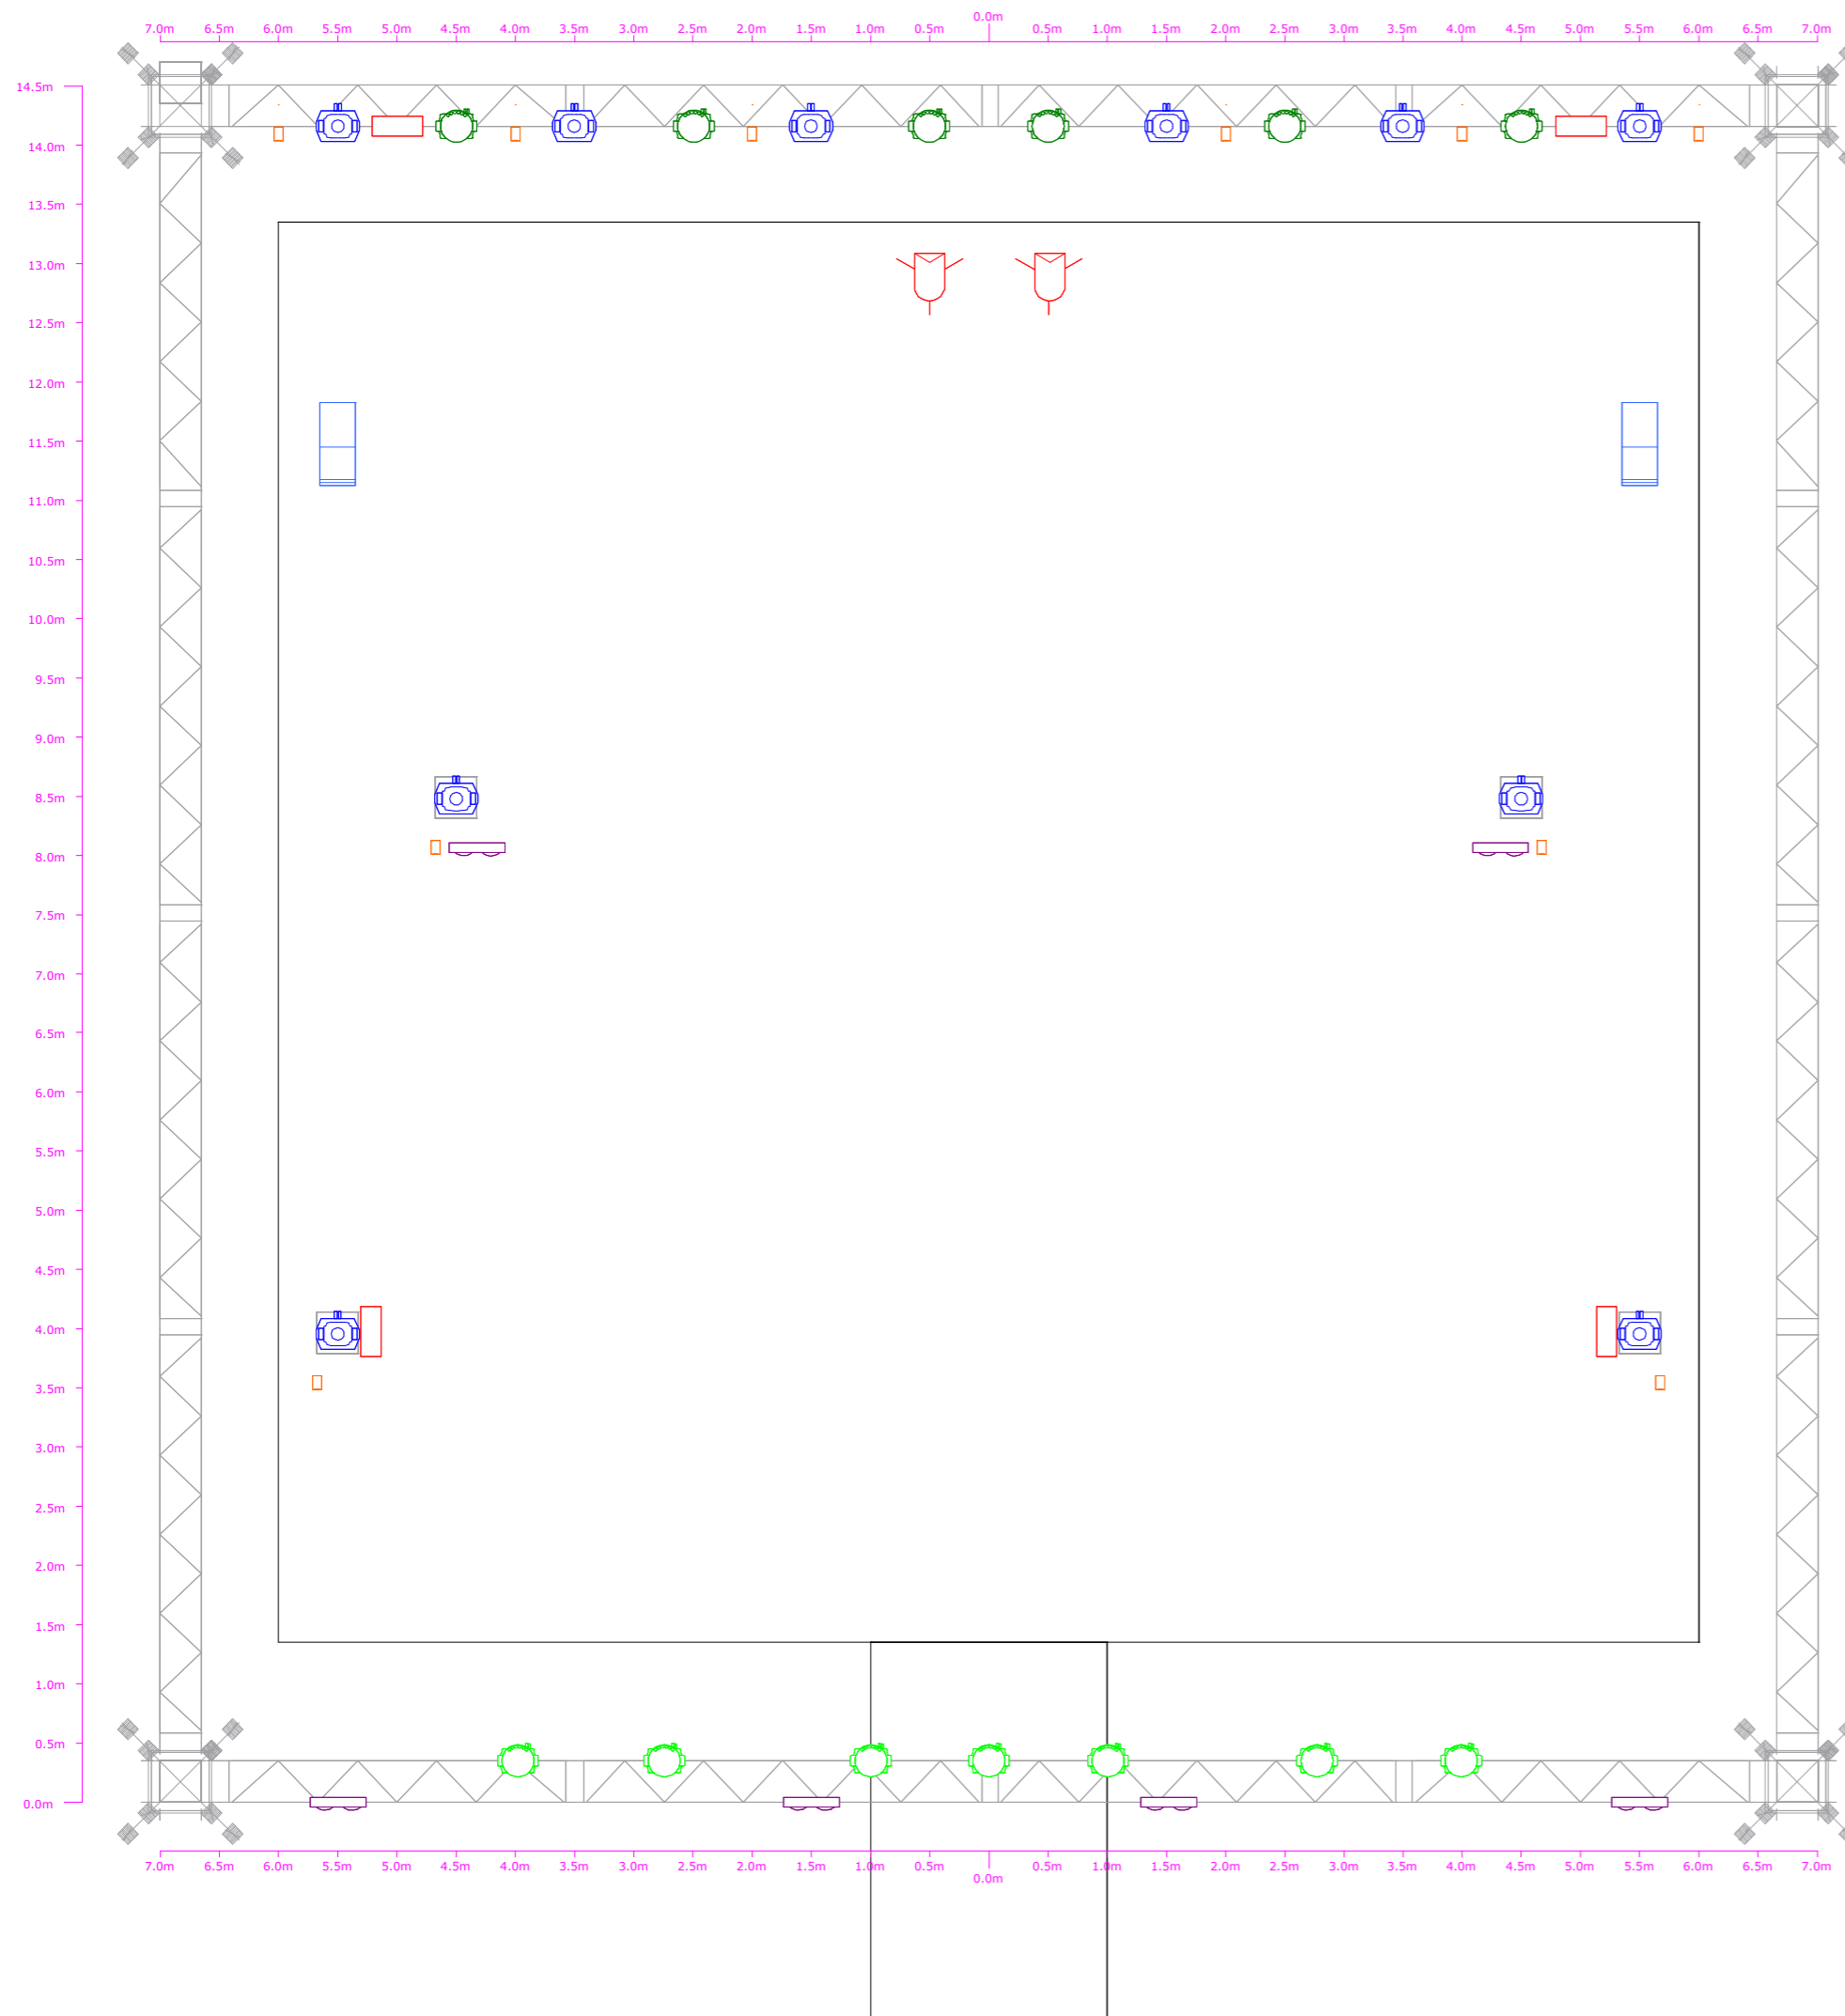

Follow Spot musi być ustawiony na podeście o minimalnej wysokości 1m.

Kamil Lenda

+48 880 065 239

kamil.lenda@gmail.com

VIDEO

Legend

Symbol	Name	Count	Fixture Options
	Robin Pointe	14	Mode: 1;
	Robin LEDWash 800 back	10	Mode: 1;
	Robin LED Wash 800 front	7	Mode: 3;
	Atomic 3000	6	Channels: 4; Lamp: High;
	Sunstrip Active Dmx	12	Channel Mode: 10
	LED PAR 64 RGB	2	Channels: RGB
	Blinders	8	

VIDEO 2020			
Lighting Designer	Kamil Lenda	Show date	
Phone	+ 48 880 065 239	E-mail	kamil.lenda@gmail.com

VIDEO

Legend

Symbol	Name	Count	Fixture Options
	Robin Pointe	14	Mode: 1;
	Robin LEDWash 800 back	10	Mode: 1;
	Robin LED Wash 800 front	7	Mode: 3;
	Atomic 3000	6	Channels: 4; Lamp: High;
	Sunstrip Active Dmx	12	Channel Mode: 10
	LED PAR 64 RGB	2	Channels: RGB
	Blinders	8	