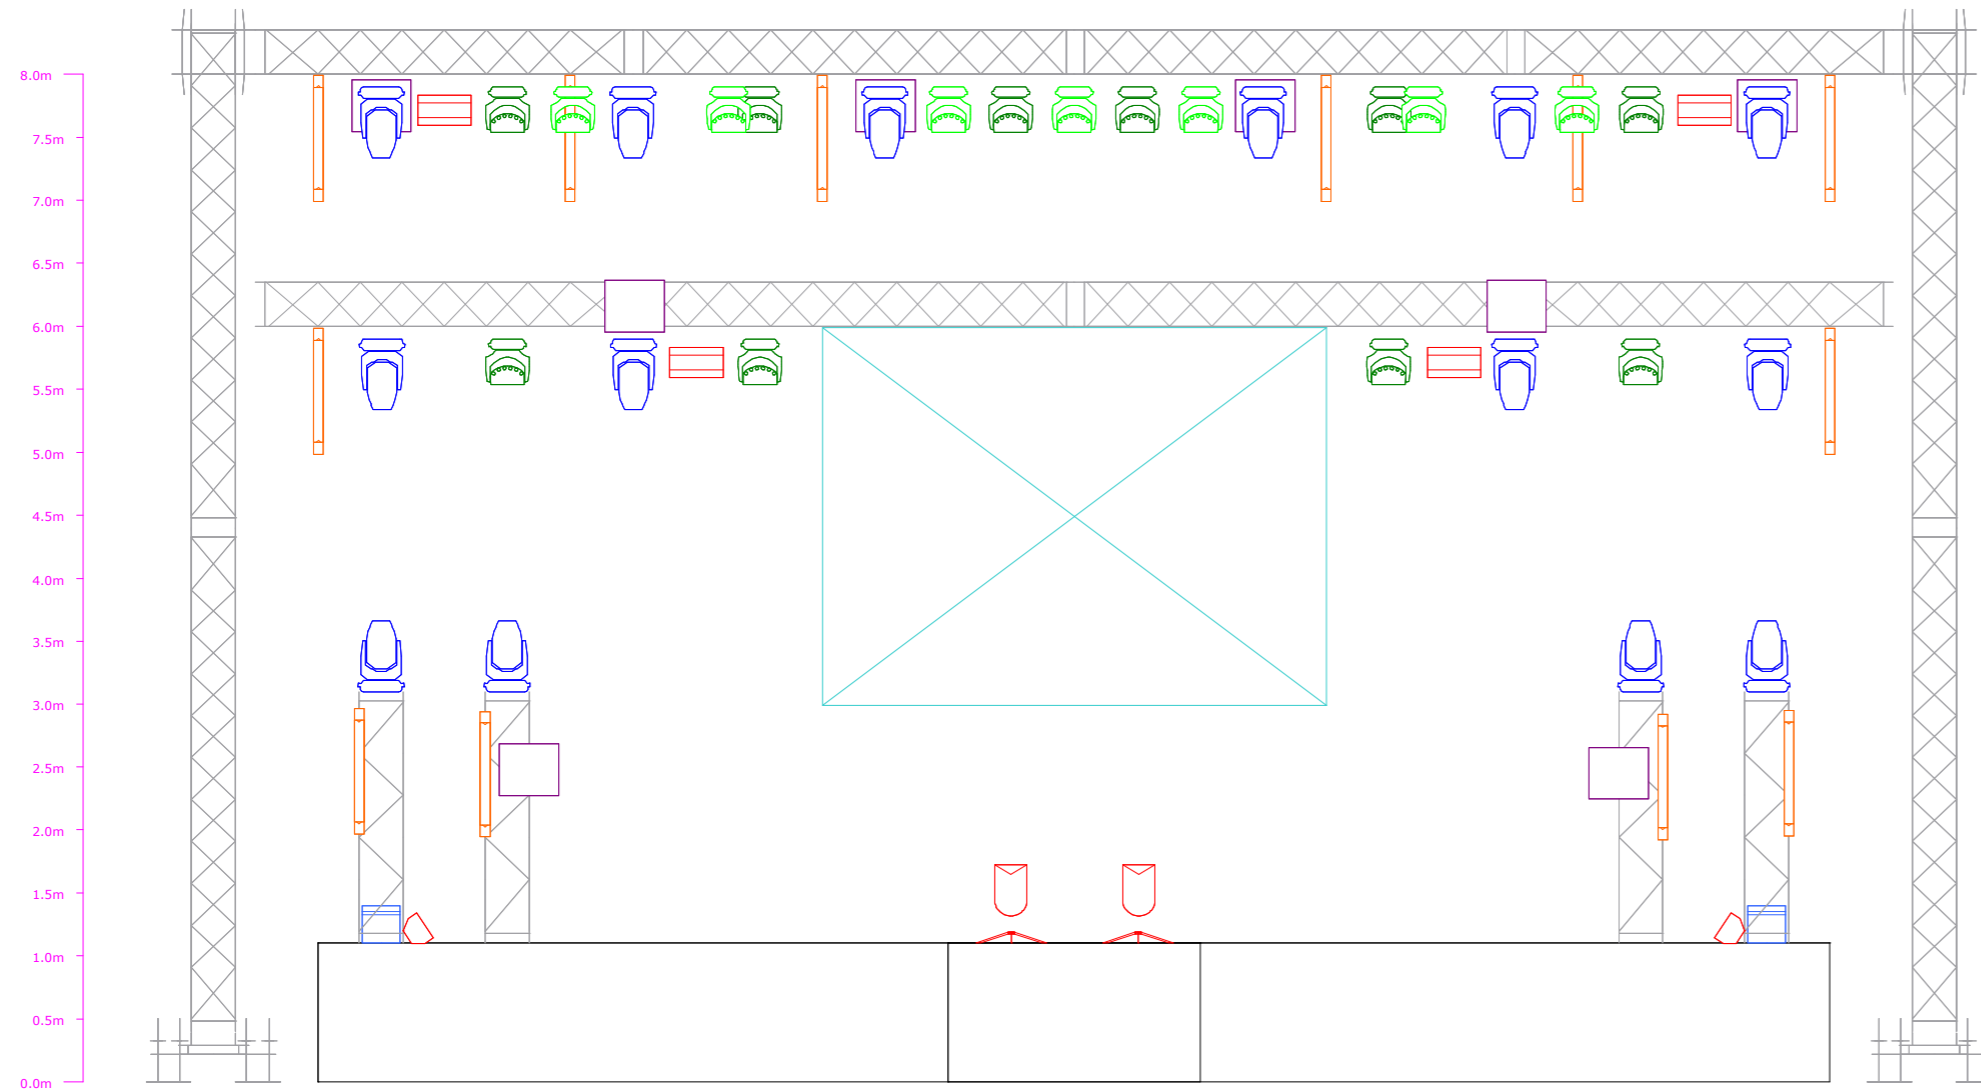

Follow Spot musi być ustawiony na podeście o minimalnej wysokości 1m.

Kamil Lenda

+48 880 065 239

kamil.lenda@gmail.com

VIDEO

Legend

Symbol	Name	Count	Fixture Options
	Robin Pointe	14	Mode: 1;
	Robin LEDWash 800 back	10	Mode: 1;
	Robin LED Wash 800 front	7	Mode: 3;
	Atomic 3000	6	Channels: 4; Lamp: High;
	Sunstrip Active Dmx	12	Channel Mode: 10
	LED PAR 64 RGB	2	Channels: RGB
	Blinders	8	

VIDEO 2020

Lighting Designer	Kamil Lenda	Show date	
Phone	+ 48 880 065 239	E-mail	kamil.lenda@gmail.com

VIDEO

Legend

Symbol	Name	Count	Fixture Options
	Robin Pointe	14	Mode: 1;
	Robin LEDWash 800 back	10	Mode: 1;
	Robin LED Wash 800 front	7	Mode: 3;
	Atomic 3000	6	Channels: 4; Lamp: High;
	Sunstrip Active Dmx	12	Channel Mode: 10
	LED PAR 64 RGB	2	Channels: RGB
	Blinders	8	