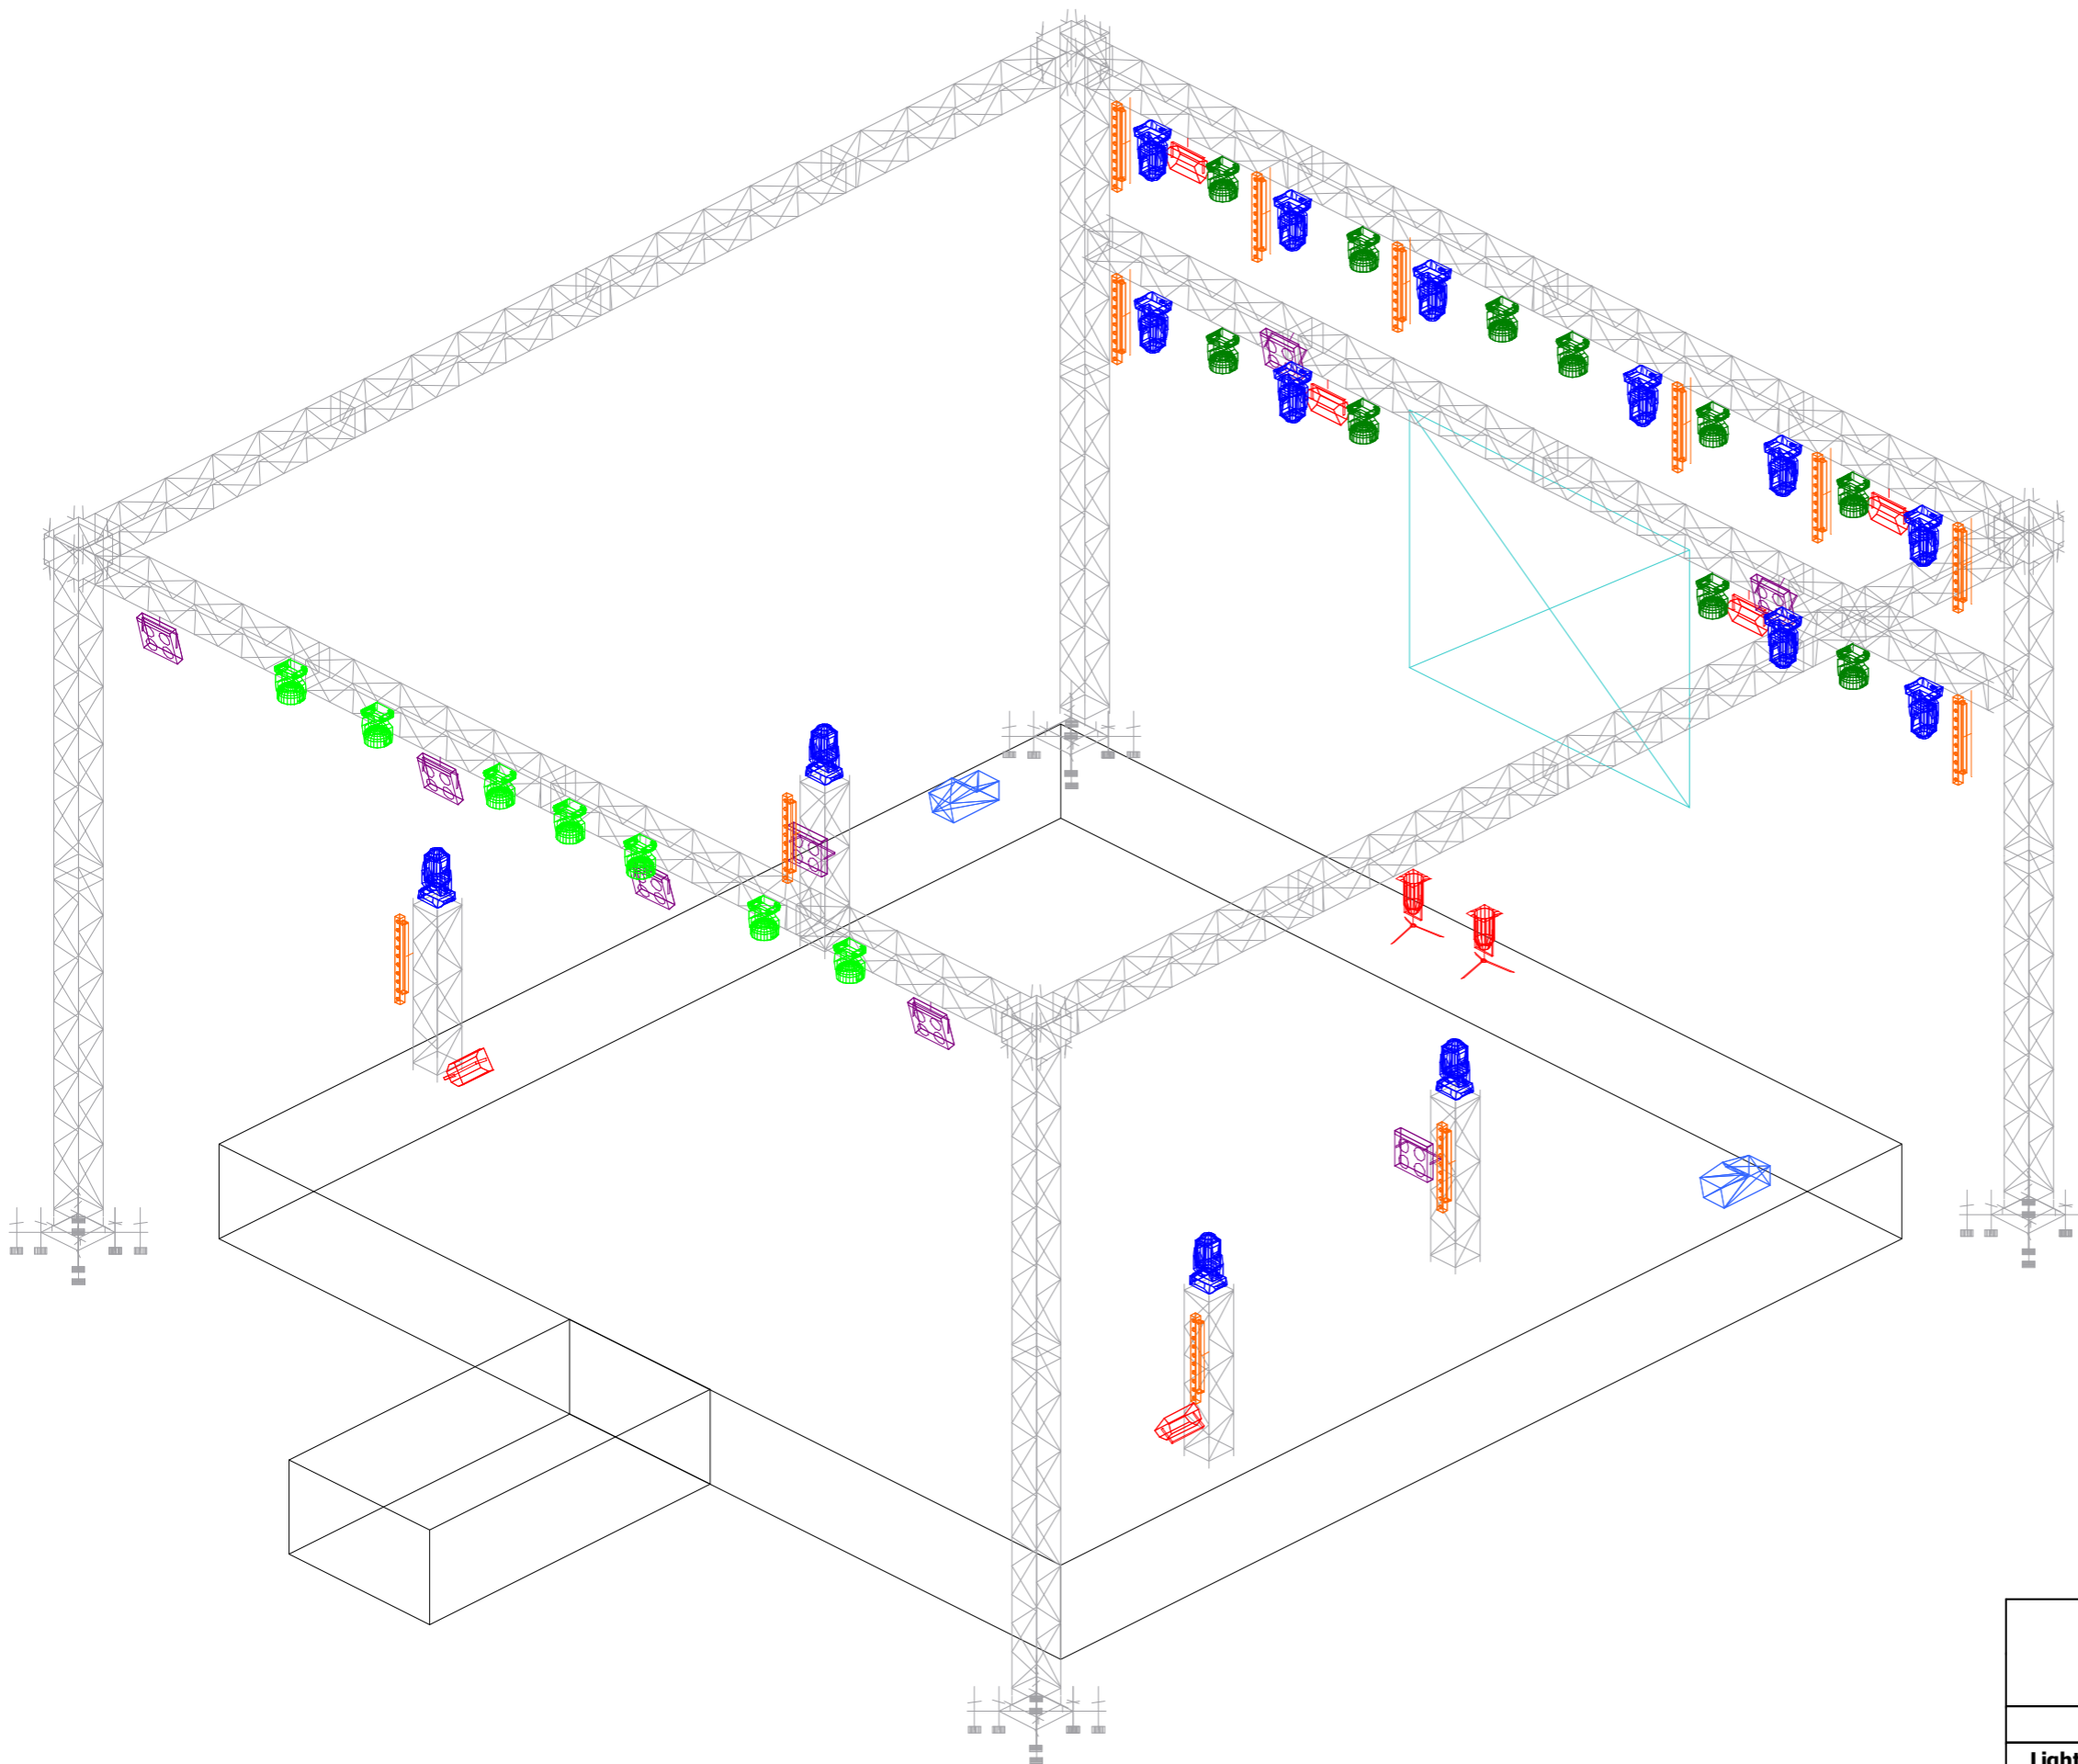

Follow Spot musi być ustawiony na podeście o minimalnej wysokości 1m.

Kamil Lenda

+48 880 065 239

kamil.lenda@gmail.com

VIDEO

Legend

Symbol	Name	Count	Fixture Options
	Robin Pointe	14	Mode: 1;
	Robin LEDWash 800 back	10	Mode: 1;
	Robin LED Wash 800 front	7	Mode: 3;
	Atomic 3000	6	Channels: 4; Lamp: High;
	Sunstrip Active Dmx	12	Channel Mode: 10
	LED PAR 64 RGB	2	Channels: RGB
	Blinders	8	

VIDEO 2020			
Lighting Designer	Kamil Lenda	Show date	
Phone	+ 48 880 065 239	E-mail	kamil.lenda@gmail.com

VIDEO

Legend

Symbol	Name	Count	Fixture Options
	Robin Pointe	14	Mode: 1;
	Robin LEDWash 800 back	10	Mode: 1;
	Robin LED Wash 800 front	7	Mode: 3;
	Atomic 3000	6	Channels: 4; Lamp: High;
	Sunstrip Active Dmx	12	Channel Mode: 10
	LED PAR 64 RGB	2	Channels: RGB
	Blinders	8	

VIDEO 2020

VIDEO 2020			
Lighting Designer	Kamil Lenda	Show date	
Phone	+ 48 880 065 239	E-mail	kamil.lenda@gmail.com

VIDEO

Legend

Symbol	Name	Count	Fixture Options
	Robin Pointe	14	Mode: 1;
	Robin LEDWash 800 back	10	Mode: 1;
	Robin LED Wash 800 front	7	Mode: 3;
	Atomic 3000	6	Channels: 4; Lamp: High;
	Sunstrip Active Dmx	12	Channel Mode: 10
	LED PAR 64 RGB	2	Channels: RGB
	Blinders	8	